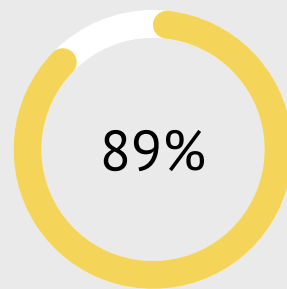

OUR CLIENTS

Referrals are from local child advocacy centers, DSS, school guidance counselors, Cumberland County WORTH court, and networking agencies met through the Sampson County Juvenile Crime Prevention Council.